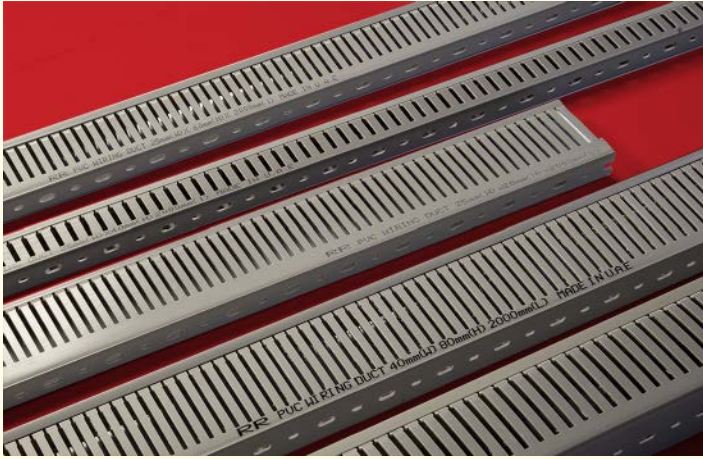

Secure Lid Closing

Wiring Ducts (Cable Trunking)

- High-impact
- Self-extinguishing
- Warp-proof

RR Brand Wiring Ducts are manufactured in the UAE. They are made of rigid PVC, grey in color, and have high tensile as well as compressive strength.

A Quality Product from

Features:

- Made of rigid PVC of high tensile and compressive strength.
- Non-inflammable, non-brittle & warp-proof.
- Slotting pattern prevents wire from popping up while removing the cover.
- Grey color to suit enclosure (RAL 7032)

Sizes available:

The size is specified as W×H (Width×Height): 25×40 mm (i.e. W= 25 & H=40 mm).

The standard length is 2 m

Slot: 4 mm width

| Sl. No. | 1 | 2 | 3 | 4 | 5 | 6 | 7 | 8 | 9 | 10 | 11 | 12 | 13 | 14 |
|----------------|-------|-------|-------|-------|-------|-------|-------|--------|-------|-------|--------|-------|--------|---------|
| Size (W×H, mm) | 25x25 | 25x40 | 25x60 | 25x80 | 40x40 | 40x60 | 40x80 | 40x100 | 60x60 | 60x80 | 60x100 | 80x80 | 80x100 | 100x100 |